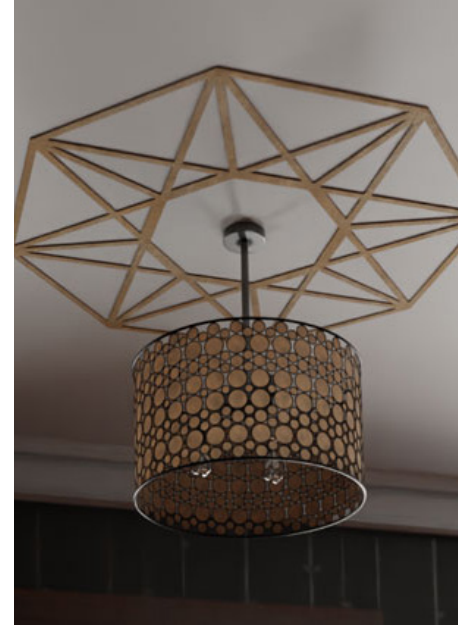

PIERCED FRETWORK CEILING MEDALLIONS

STYLE

GUARDIAN

FRONT VIEW

PROJECTION
SIDE VIEW

SIZE RANGE
16" - 40"

WOOD SPECIES

ALDER

BIRCH

CHERRY

HICKORY

RED OAK

WALNUT

PAINT-GRADE

CONSTRUCTION: Wood grain veneer over substrate.
3/8" or 1/4" thickness.

USAGE: Commercial or residential walls & ceilings.
Not suitable for areas exposed to water or for
outdoor applications