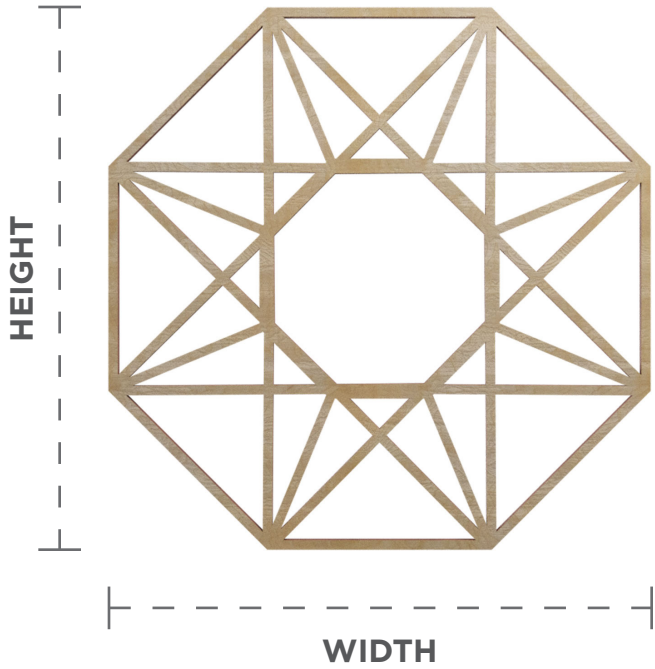

PIERCED FRETWORK CEILING MEDALLIONS

STYLE

GUARDIAN

FRONT VIEW

PROJECTION
SIDE VIEW

SIZE RANGE
16" - 40"

WOOD SPECIES

ALDER

BIRCH

CHERRY

HICKORY

RED OAK

WALNUT

PAINT-GRADE

CONSTRUCTION: Wood grain veneer over substrate.
3/8" or 1/4" thickness.

USAGE: Commercial or residential walls & ceilings.
Not suitable for areas exposed to water or for
outdoor applications